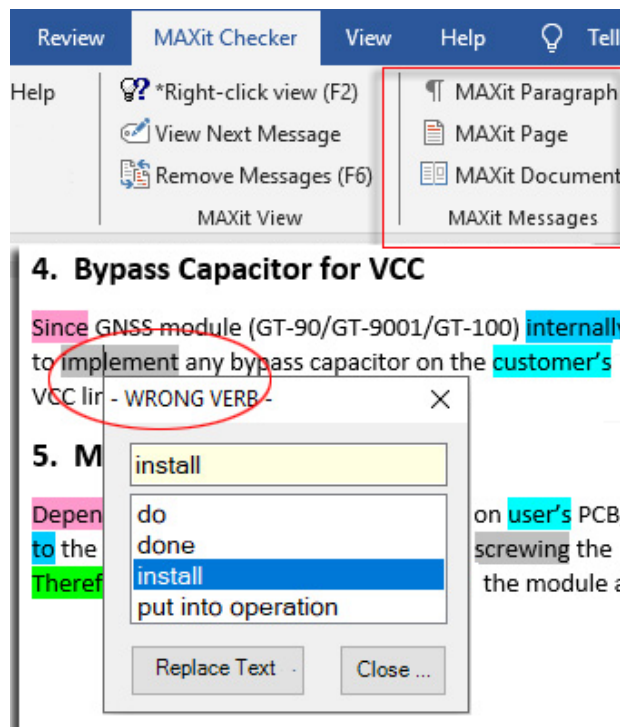

The **MAXit** program reads the text in Word and marks the errors with color-coded messages. The writer clicks on a message to see the suggestions and edits the text inside Word. The program uses AI rules that automatically correct terminology and add definite articles (the) for better readability.

The program checks text by paragraph, page, table or document. All graphics are ignored and the style is not changed. After analysis, the program automatically removes the **MAXit** markers and colors.

The **MAXit** program can create audits and six sigma quality control reports. The **Word Finder** and **Verb Finder** tools allow for in-line dictionary searches.

The results are texts written in clear, concise **Plain English**. This language is ideal for citizen services, public websites, government forms, communications for emergency services, Limited English Proficiency (LEP) and educational materials for STEM and workforce training.

The **Plain English** text prepares the content for faster and more accurate GenAI. Ambiguity is removed.

Partial list of MAXit for Word Features:

- Allows writers to edit Plain English inside Word.
- Monitors sentences for length, usability and readability.
- Prepares text for lower-cost, computer-aided language translations.
- Marks *nice-to-know information*, keeps *need-to-know*.
- Inserts definite articles (the) for better readability.
- Simplifies editing tasks through AI-powered contextual suggestions.
- Marks idiomatic expressions, slang and technical jargon.
- Creates Six sigma and traffic light QA/QC quality reports.
- Standardizes product terminology for global brand consistency.
- Includes a Metric Converter tool to make accurate dual dimensions.
- Makes text easier to read on mobiles, panels and small devices.
- Uses AI rules that allows MAXit to skip or mark selected phrases.
- Includes a **Word Finder** to search MAXit online dictionaries.
- Includes a **Verb Finder** to search for valid STE verbs.
- Uses the concept of **ONE WORD • ONE MEANING**.

MAXit STARTER KIT is an ideal tool for *proof-of-concept*. The kit includes one license of **MAXit for Word**, starter dictionaries, basic text mining and introduction.

SMART
COMMUNICATIONS, INC.
www.smartny.com

MAXit
for Microsoft Word
www.smartny.com

Email: info@smartny.com
Tel: +1 (212) 486-1894
641 Lexington Ave, 13th Floor,
New York, NY 10022 USA